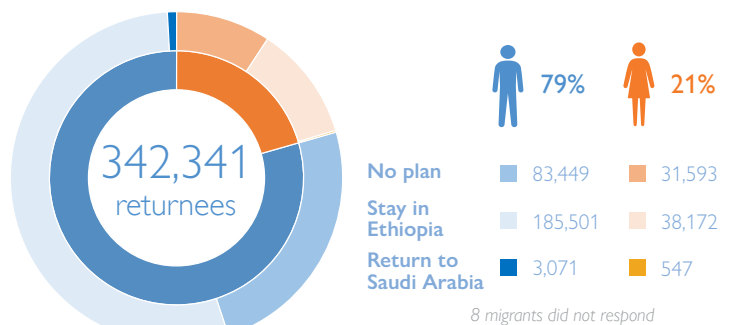

Plans for the Future (by sex)*