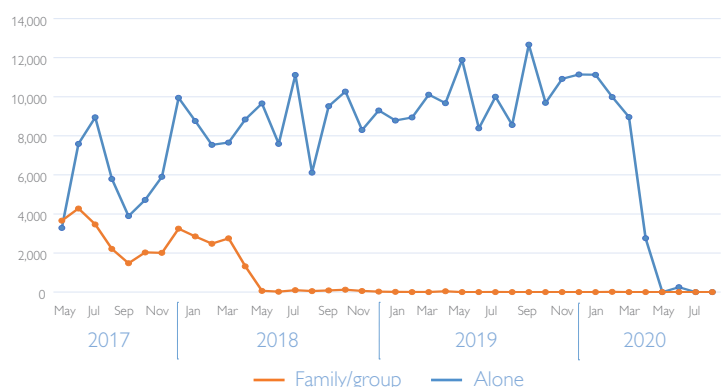

RETURN OF ETHIOPIAN MIGRANTS FROM THE KINGDOM OF SAUDI ARABIA

5 MAY 2017 - 28 FEBRUARY 2021

IOM Regional Office for the East and Horn of Africa

Background

In April 2017, the Government of the Kingdom of Saudi Arabia launched a campaign titled 'A Nation without Violations', granting all irregular migrants an amnesty period of 90 days to leave the country without facing penalties. An estimated 500,000 migrants were present in the Kingdom of Saudi Arabia when the campaign was launched in March. After multiple extensions, the amnesty period ended in November 2017.

96 migrants did not respond

Plans for the Future (by level of education)*

Plans for the Future (by sex)*

Duration of Stay in Saudi Arabia*

Migrant Travel Status*

* Data for this indicator was not available between September 2020 and February 2021.