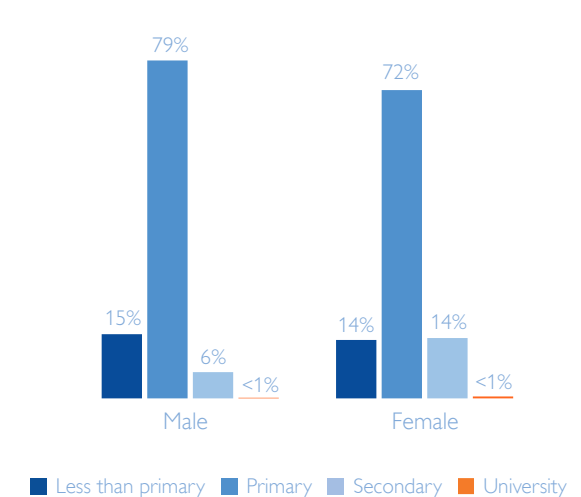

Numbers at a Glance

Migrant Sex and Age Breakdown

Occupation in Saudi Arabia

Total Number of Voluntary and Involuntary Returns

Highest Level of Education Completed

¹ IOM began collecting data on returnees from the Kingdom of Saudi Arabia in April 2017 and switched to electronic registration in May 2017.