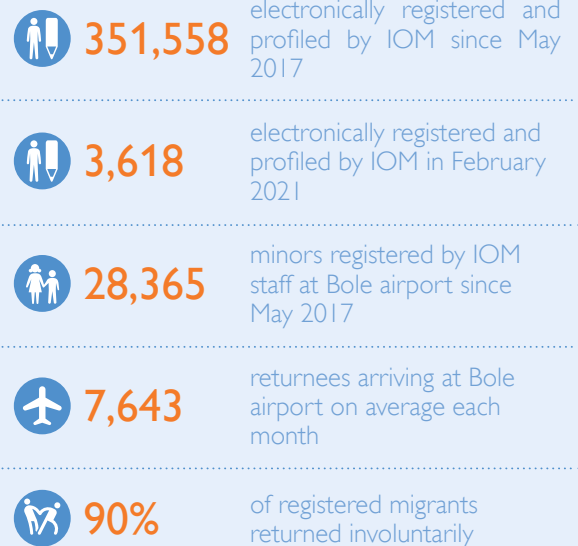

RETURN OF ETHIOPIAN MIGRANTS FROM THE KINGDOM OF SAUDI ARABIA

5 MAY 2017 - 28 FEBRUARY 2021

IOM Regional Office for the East and Horn of Africa

Background

In April 2017, the Government of the Kingdom of Saudi Arabia launched a campaign titled 'A Nation without Violations', granting all irregular migrants an amnesty period of 90 days to leave the country without facing penalties. An estimated 500,000 migrants were present in the Kingdom of Saudi Arabia when the campaign was launched in March. After multiple extensions, the amnesty period ended in November 2017.

Returnees arrive at Bole International Airport in Addis Ababa, where they are registered by IOM staff before continuing on to their destination. IOM also provides travel support to the most vulnerable migrants. IOM teams have registered a total of **358,300** returnees since April 2017, although the organization estimates that returns to Ethiopia following the decree are likely to be even higher. Since May 2017, IOM has electronically registered **351,558**¹ returnees whose profiles are presented in this factsheet. Due to the COVID-19 pandemic, returns were temporarily halted on 22 March, and resumed on 3-13 April, 2-8 June and since September 2020.

Numbers at a Glance