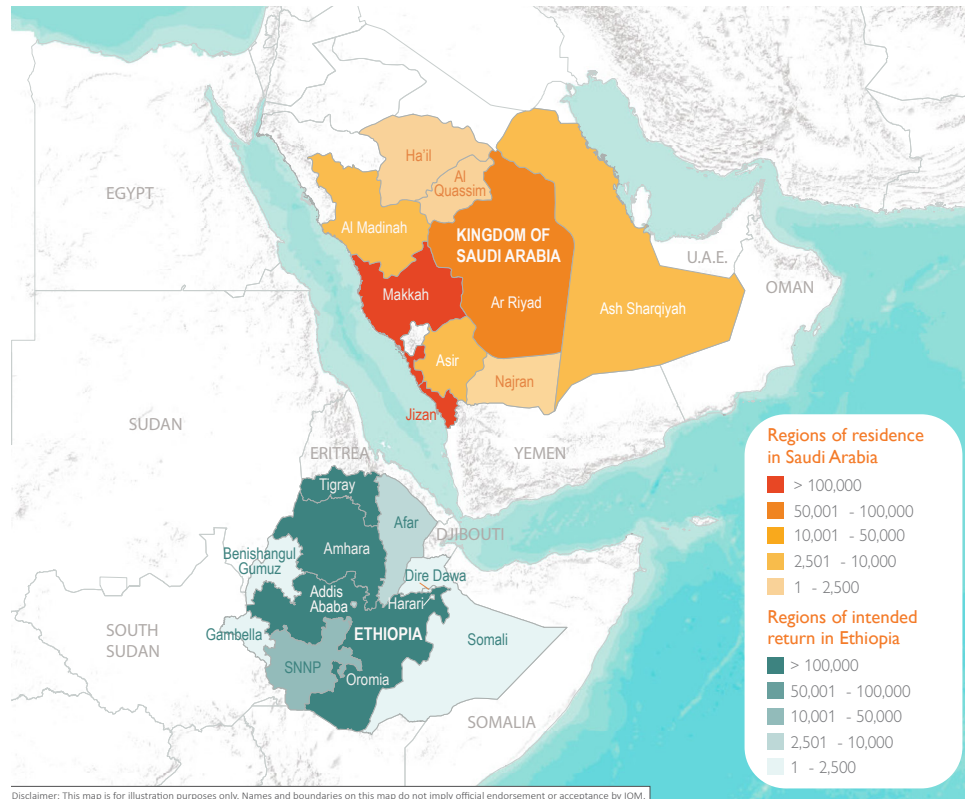

RETURN OF ETHIOPIAN MIGRANTS FROM THE KINGDOM OF SAUDI ARABIA

5 MAY 2017 - 28 FEBRUARY 2021

IOM Regional Office for the East and Horn of Africa

Background

In April 2017, the Government of the Kingdom of Saudi Arabia launched a campaign titled 'A Nation without Violations', granting all irregular migrants an amnesty period of 90 days to leave the country without facing penalties. An estimated 500,000 migrants were present in the Kingdom of Saudi Arabia when the campaign was launched in March. After multiple extensions, the amnesty period ended in November 2017.

Returnees arrive at Bole International Airport in Addis Ababa, where they are registered by IOM staff before continuing on to their destination. IOM also provides travel support to the most vulnerable migrants. IOM teams have registered a total of **358,300** returnees since April 2017, although the organization estimates that returns to Ethiopia following the decree are likely to be even higher. Since May 2017, IOM has electronically registered **351,558**¹ returnees whose profiles are presented in this factsheet. Due to the COVID-19 pandemic, returns were temporarily halted on 22 March, and resumed on 3-13 April, 2-8 June and since September 2020.

RETURN OF ETHIOPIAN MIGRANTS FROM THE KINGDOM OF SAUDI ARABIA

5 MAY 2017 - 28 FEBRUARY 2021

IOM Regional Office for the East and Horn of Africa

Number of Migrants Returning from Saudi Arabia to Ethiopia by Region of Residence* and Region of Intended Return

Region of Intended Return in Ethiopia	No. of Migrants
Tigray	108,885
Amhara	108,875
Oromia	108,871
SNNP	10,453
Afar	5,988
Addis Ababa	5,101
Dire Dawa	1,411
Somali	750
Harari	564
Benishangul Gumuz	501
Gambella	63