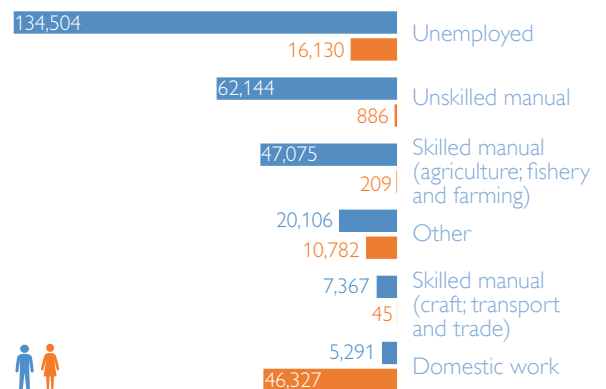

Occupation in Saudi Arabia