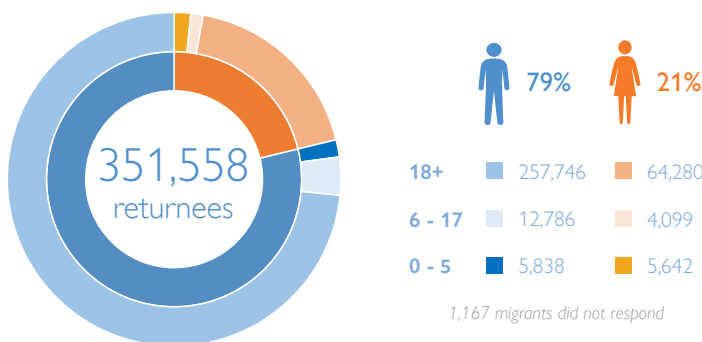

Migrant Sex and Age Breakdown