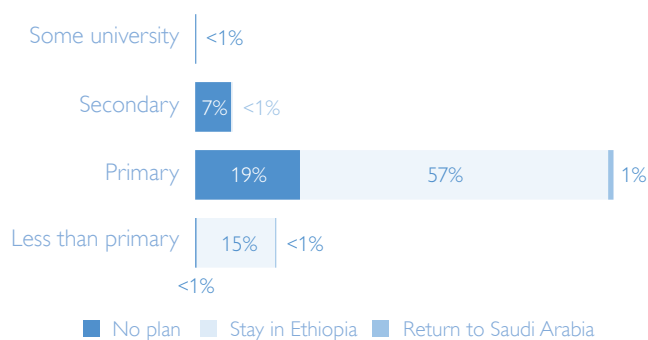

Plans for the Future (by level of education)*