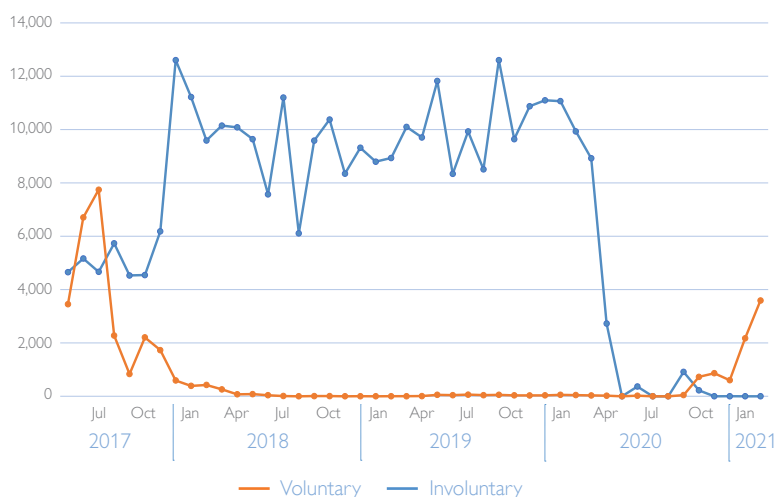

RETURN OF ETHIOPIAN MIGRANTS FROM THE KINGDOM OF SAUDI ARABIA

5 MAY 2017 - 28 FEBRUARY 2021

IOM Regional Office for the East and Horn of Africa

Background

In April 2017, the Government of the Kingdom of Saudi Arabia launched a campaign titled 'A Nation without Violations', granting all irregular migrants an amnesty period of 90 days to leave the country without facing penalties. An estimated 500,000 migrants were present in the Kingdom of Saudi Arabia when the campaign was launched in March. After multiple extensions, the amnesty period ended in November 2017.

Returnees arrive at Bole International Airport in Addis Ababa, where they are registered by IOM staff before continuing on to their destination. IOM also provides travel support to the most vulnerable migrants. IOM teams have registered a total of **358,300** returnees since April 2017, although the organization estimates that returns to Ethiopia following the decree are likely to be even higher. Since May 2017, IOM has electronically registered **351,558**¹ returnees whose profiles are presented in this factsheet. Due to the COVID-19 pandemic, returns were temporarily halted on 22 March, and resumed on 3-13 April, 2-8 June and since September 2020.

Numbers at a Glance

Migrant Sex and Age Breakdown

Occupation in Saudi Arabia

Total Number of Voluntary and Involuntary Returns

Highest Level of Education Completed

¹ IOM began collecting data on returnees from the Kingdom of Saudi Arabia in April 2017 and switched to electronic registration in May 2017.

RETURN OF ETHIOPIAN MIGRANTS FROM THE KINGDOM OF SAUDI ARABIA

5 MAY 2017 - 28 FEBRUARY 2021

IOM Regional Office for the East and Horn of Africa

Number of Migrants Returning from Saudi Arabia to Ethiopia by Region of Residence* and Region of Intended Return