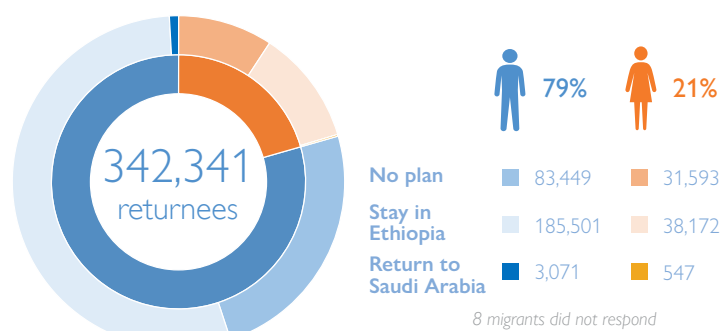

Plans for the Future (by sex)*