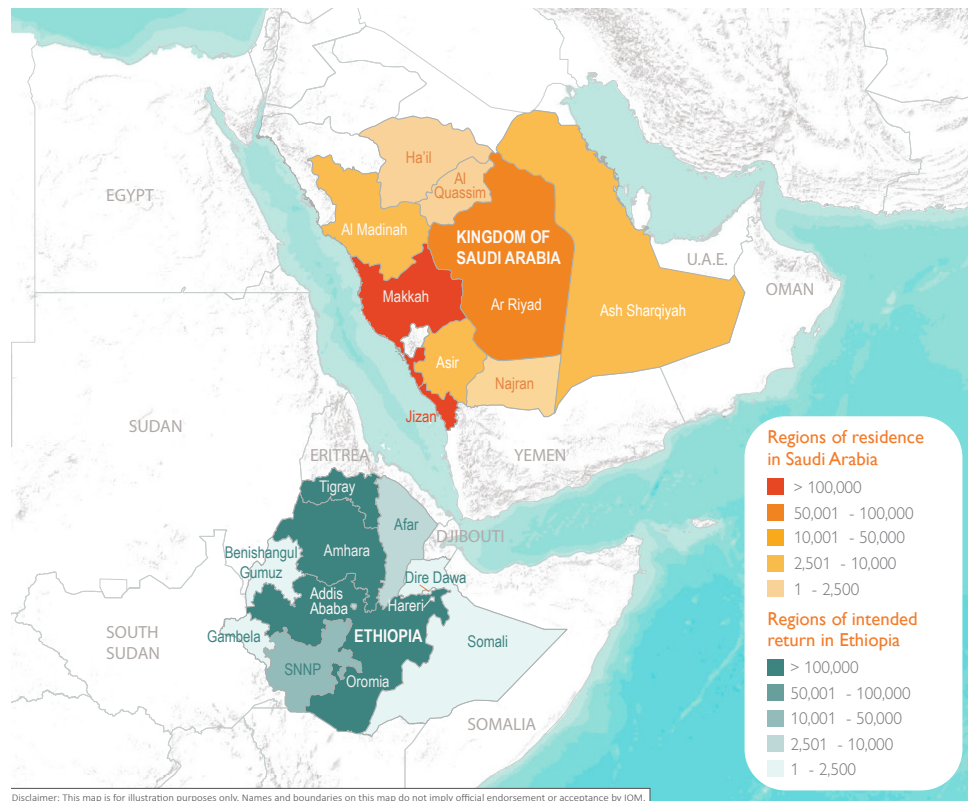

RETURN OF ETHIOPIAN MIGRANTS FROM THE KINGDOM OF SAUDI ARABIA

5 MAY 2017 - 31 JANUARY 2021

IOM Regional Office for the East and Horn of Africa

Number of Migrants Returning from Saudi Arabia to Ethiopia by Region of Residence* and Region of Intended Return

Region of Residence in Saudi Arabia*	No. of Migrants
Jizan	145,015
Makkah	101,068
Ar Riyad	70,765
Al Madinah	8,646
Asir	5,064
Ash Sharqiyah	3,109
Najran	804
Ha'il	531
Al Quassim	19

7,320 migrants did not respond

Region of Intended Return in Ethiopia	No. of Migrants
Oromia	108,182
Amhara	108,173
Tigray	106,858
SNNP	10,348
Afar	5,948
Addis Ababa	5,074
Dire Dawa	1,398
Somali	747
Hareri	553
Benishangul Gumuz	500
Gambela	63

96 migrants did not respond