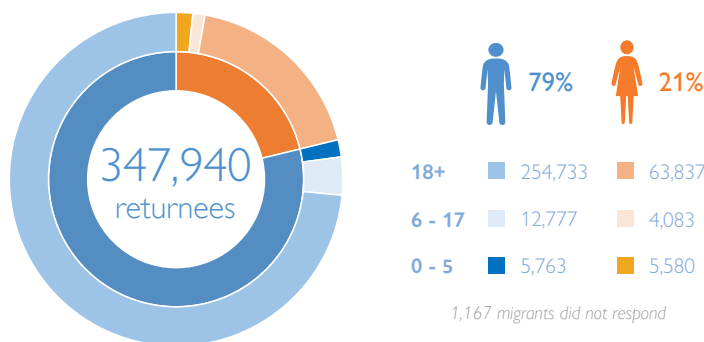

Migrant Sex and Age Breakdown