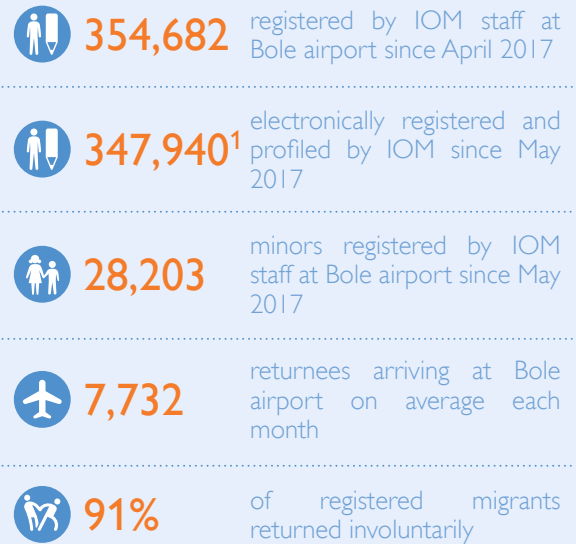

RETURN OF ETHIOPIAN MIGRANTS FROM THE KINGDOM OF SAUDI ARABIA

5 MAY 2017 - 31 JANUARY 2021

IOM Regional Office for the East and Horn of Africa

Background

In April 2017, the Government of the Kingdom of Saudi Arabia launched a campaign titled 'A Nation without Violations', granting all irregular migrants an amnesty period of 90 days to leave the country without facing penalties. An estimated 500,000 migrants were present in the Kingdom of Saudi Arabia when the campaign was launched in March. After multiple extensions, the amnesty period ended in November 2017.

Returnees arrive at Bole International Airport in Addis Ababa, where they are registered by IOM staff before continuing on to their destination. IOM also provides travel support to the most vulnerable migrants. IOM teams have registered a total of **354,682** returnees since April 2017, although the organization estimates that returns to Ethiopia following the decree are likely to be even higher. Since May 2017, IOM has electronically registered **347,940** returnees whose profiles are presented in this factsheet. Due to the COVID-19 pandemic, returns were temporarily halted on 22 March, and resumed on 3-13 April, 2-8 June and since September 2020.

Numbers at a Glance