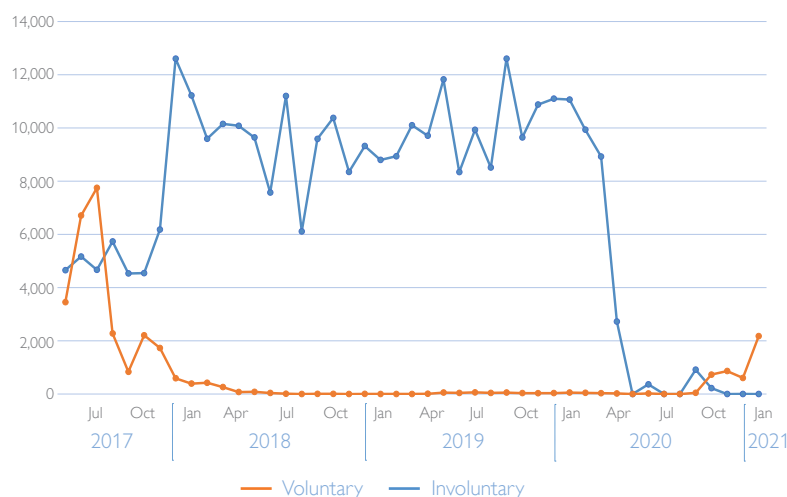

Total Number of Voluntary and Involuntary Returns