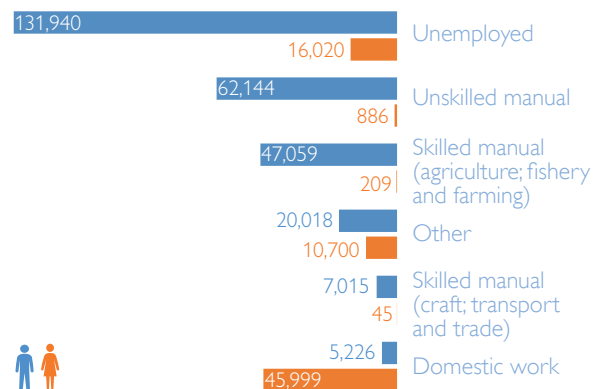

Occupation in Saudi Arabia